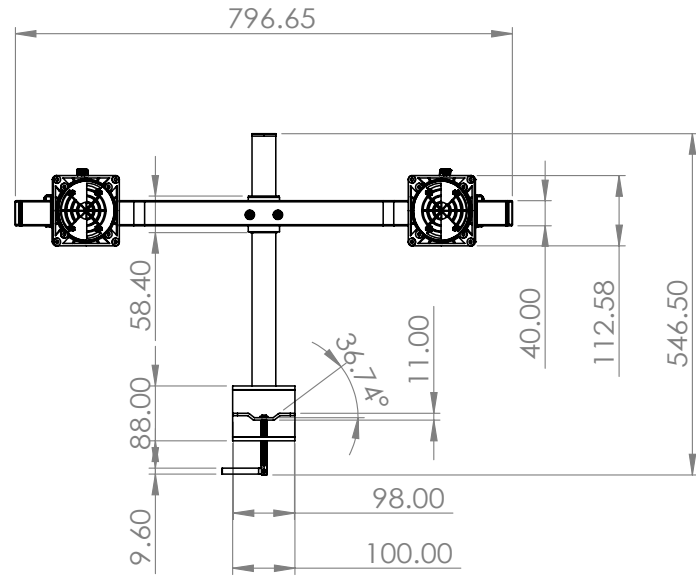

# Stream Crossbeam With Regular Clamp

## Product Specification

Product code	CMS3116 – Silver - Regular Clamp
Weight capacity	6kg (Per Monitor)
Max Screen Size	27"
VESA	75mm & 100mm VESA compliant
Movement	Height adjustment, VESA tilt, and VESA rotate
Height adjustment	Max height adjustment 275mm – Post Height 400mm
Tilt	75 degrees up / 75 degrees down (170 degrees total)

## Additional Information

Crossbeam solution for two monitors with quick release

Quick and easy set up

Easy disassembly aids recycling

98% of single material is used in manufacturing

Quick Release VESA Head