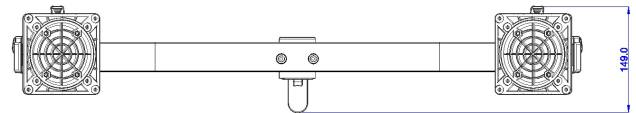

# Stream Crossbeam With Regular Clamp

## Product Specification

Product code	CMS3116 – Silver - Regular Clamp
Weight capacity	6kg (Per Monitor)
Max Screen Size	27"
VESA	75mm & 100mm VESA compliant
Movement	Height adjustment, VESA tilt, and VESA rotate
Height adjustment	Max height adjustment 275mm – Post Height 400mm
Tilt	75 degrees up / 75 degrees down (170 degrees total)

## Additional Information

Crossbeam solution for two monitors with quick release

Quick and easy set up

Easy disassembly aids recycling

98% of single material is used in manufacturing

Quick Release VESA Head