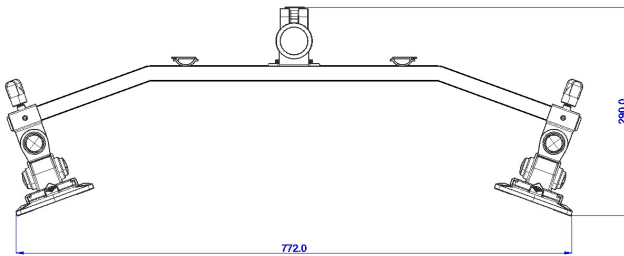

# Stream Crossbeam With Regular Clamp

## Product Specification

Product code	CMS3116 – Silver - Regular Clamp
Weight capacity	6kg (Per Monitor)
Max Screen Size	27"
VESA	75mm & 100mm VESA compliant
Movement	Height adjustment, VESA tilt, and VESA rotate
Height adjustment	Max height adjustment 275mm – Post Height 400mm
Tilt	75 degrees up / 75 degrees down (170 degrees total)

## Additional Information

Crossbeam solution for two monitors with quick release

Quick and easy set up

Easy disassembly aids recycling

98% of single material is used in manufacturing

Quick Release VESA Head